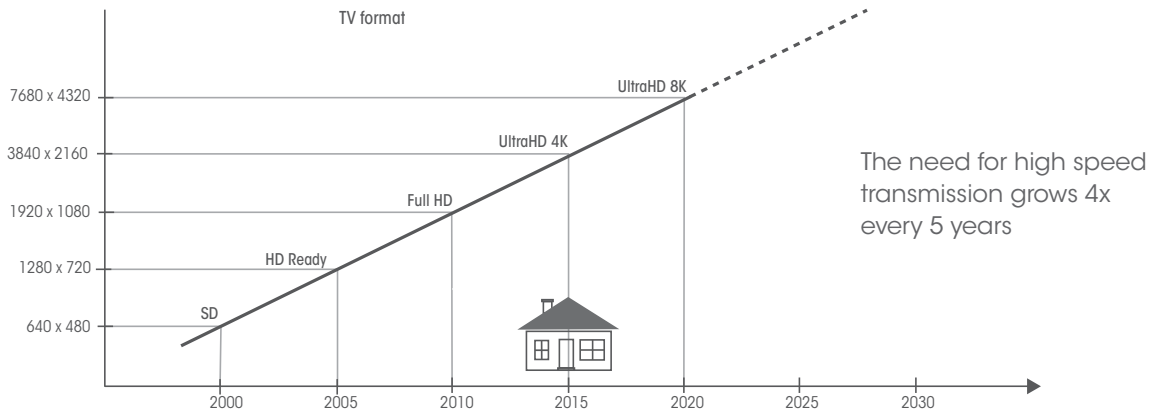

Do you invest in cabling for today ....

... or for the next 20 years ?

Only the best cabling infrastructure will ensure life-long satisfaction.