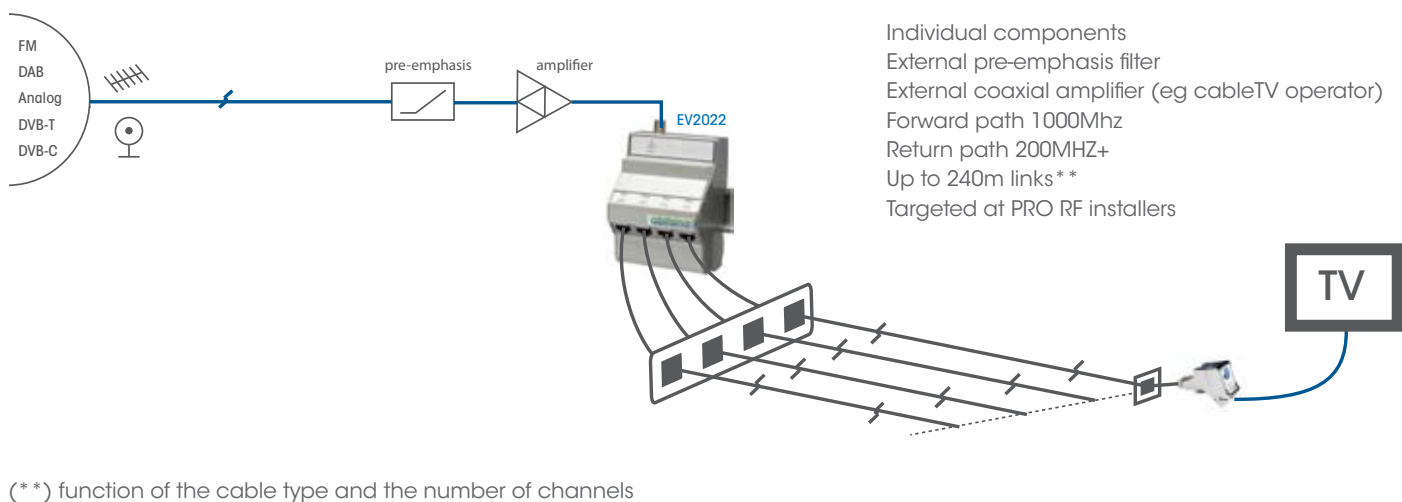

RF DISTRIBUTION

External Amplifiers