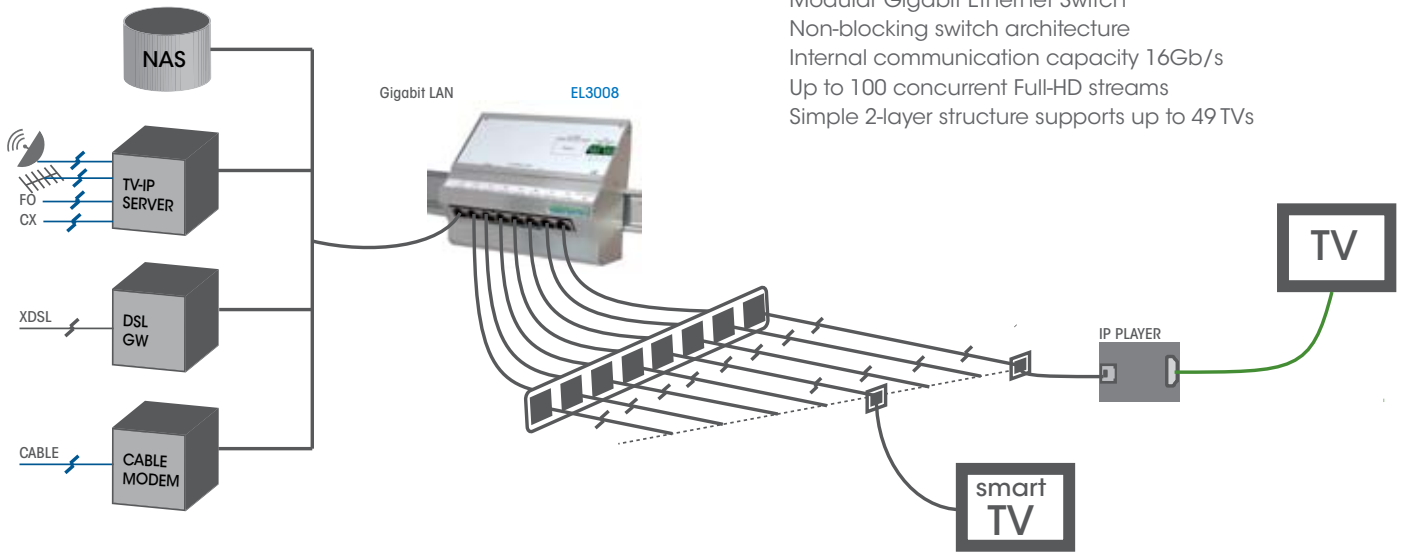

## RF DISTRIBUTION

### Integrated Amplifiers

## Multisource Multiroom IP video

Modular Gigabit Ethernet Switch  
Non-blocking switch architecture  
Internal communication capacity 16Gb/s  
Up to 100 concurrent Full-HD streams  
Simple 2-layer structure supports up to 49 TVs