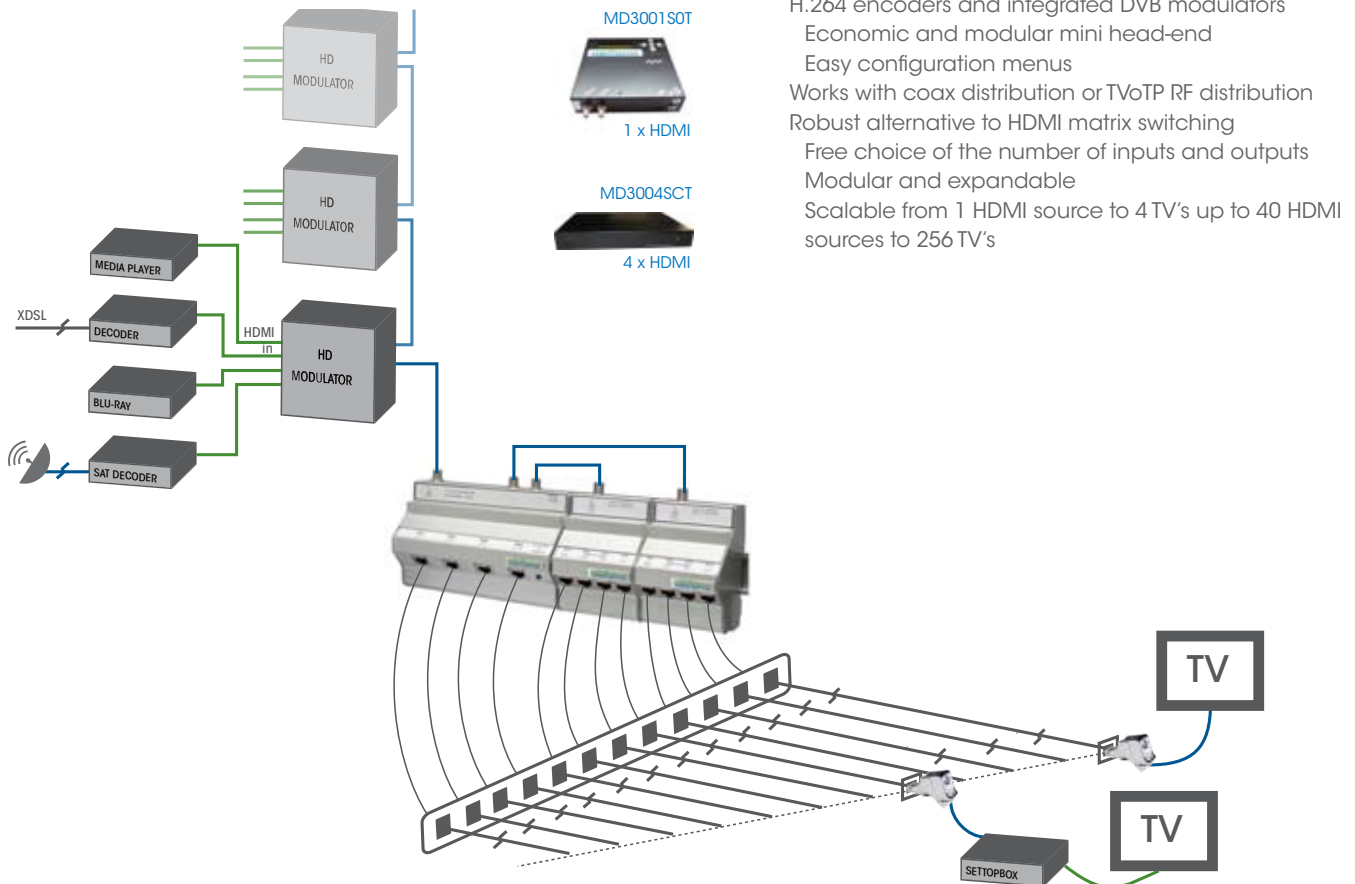

## LAN-IP DISTRIBUTION

## Multisource Multiroom IP video

Modular Gigabit Ethernet Switch  
Non-blocking switch architecture  
Internal communication capacity 16Gb/s  
Up to 100 concurrent Full-HD streams  
Simple 2-layer structure supports up to 49 TVs

## DVB-T RF distribution

MD3001SOT

1 x HDMI

MD3004SCT

4 x HDMI

H.264 encoders and integrated DVB modulators  
Economic and modular mini head-end  
Easy configuration menus  
Works with coax distribution or TVoTP RF distribution  
Robust alternative to HDMI matrix switching  
Free choice of the number of inputs and outputs  
Modular and expandable  
Scalable from 1 HDMI source to 4 TV's up to 40 HDMI sources to 256 TV's