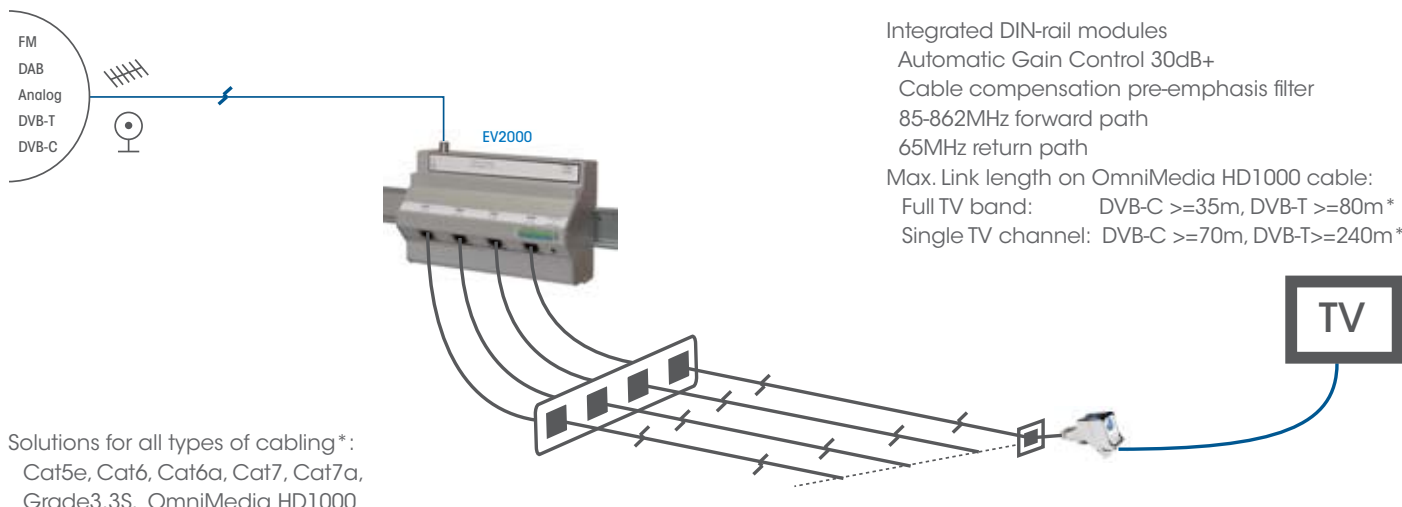

RF DISTRIBUTION

Integrated Amplifiers