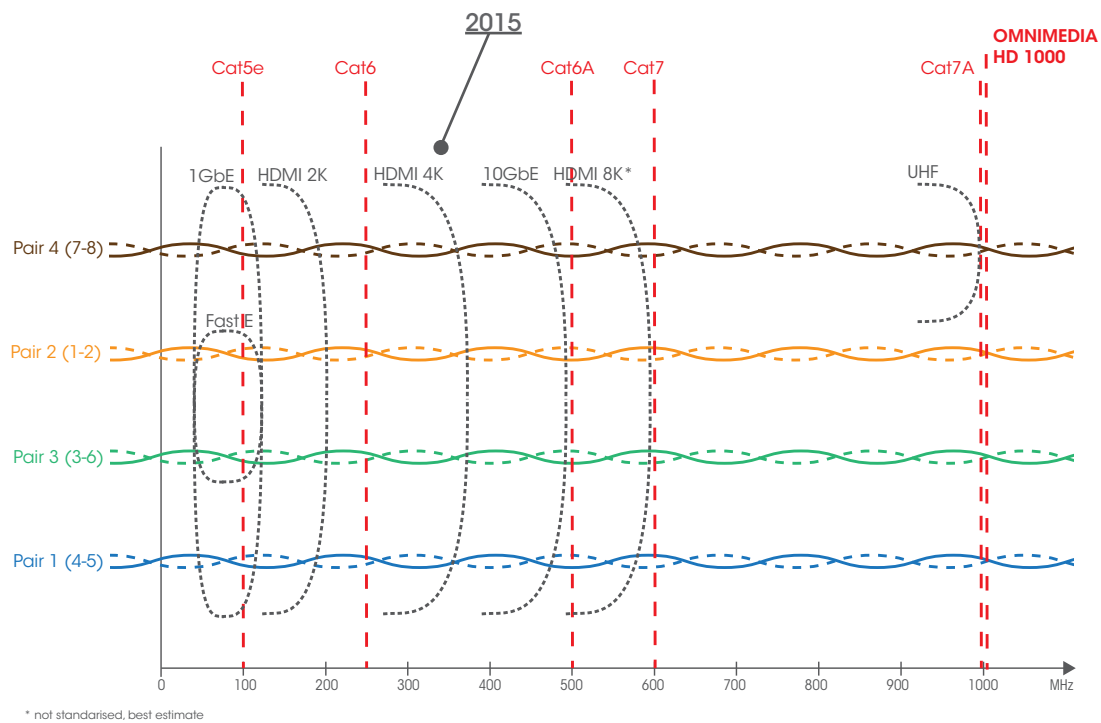

* not standardised, best estimate

OmniMedia HD1000 F²/FTP Triple-shield installation cable and connectivity

- Flexible and small diameter: easy installation
- Highly efficient triple aluminium-foil shielding
- Ultra HDMI 3D @ 2K, 4K, 8K* resolutions
- Extremely Low Skew between pairs (no pixel shift)
- 1000MHz RF Television DVB-C (Cable) and DVB-T (Terrestrial)
- 1 Gigabit/s Ethernet @ 100m
- 10 Gigabit/s Ethernet @ 50m