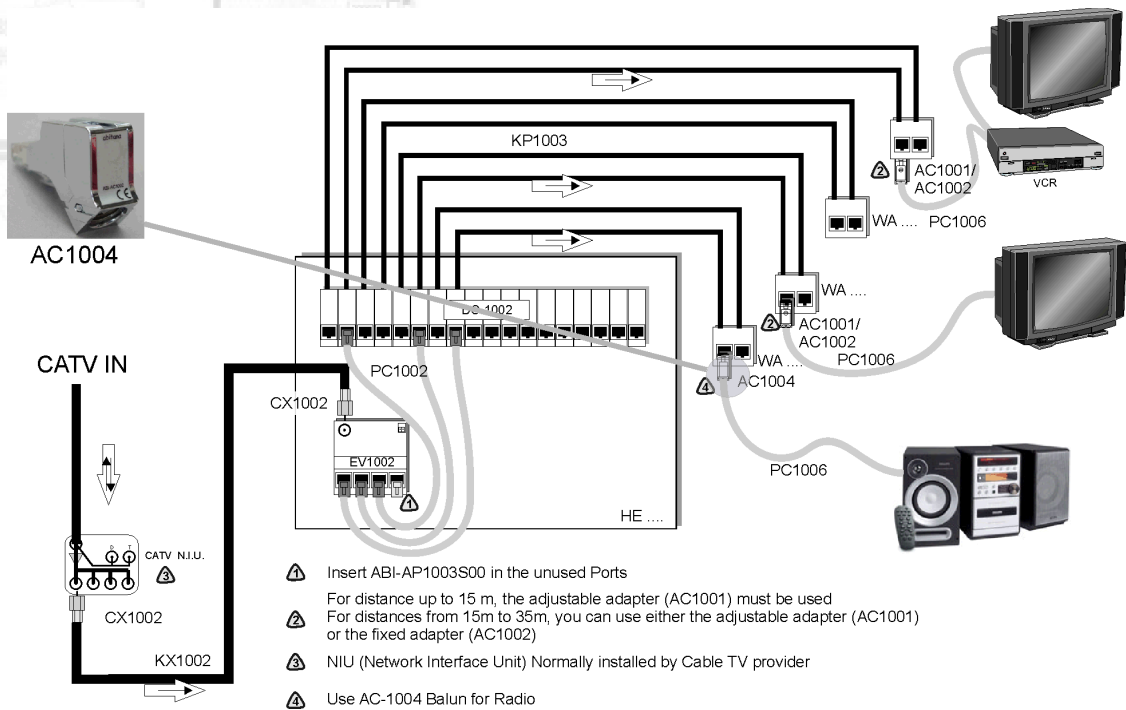

Non Adjustable Balun for Radio

ABI-AC1004

Applications:

Connects a Radio or Tuner to the universal wall outlet via standard coax patchcords PAL (Din 45325) female connector to PAL(Din 45325) male connector

Features:

- Quality Radio everywhere in the home
- Cord runs parallel with the wall for maximal protection
- Efficient screening against electromagnetic influences
- Not suitable for TV. Use ABI-AC1001 / ABI-AC1002 for TV

abitana

www.abitana.com

ABI-AC1004

Non Adjustable Balun for Radio

ABI-AC1004

RB

Typical Application:

Package:

Reference:	Quantity:	Weight [KG]:	LxWxH [mm]:
• ABI-AC1004S00	1		
• ABI-AC1004M00	12		

ABI-AC1004

abitana