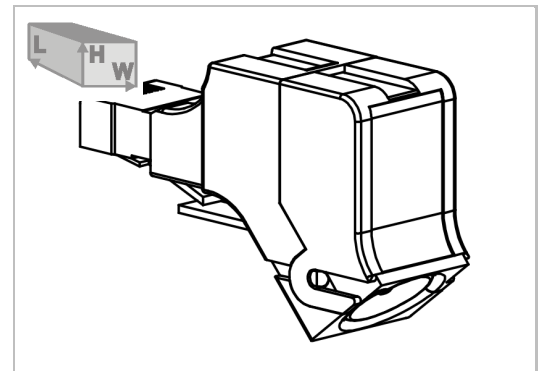

Non Adjustable Balun for Radio

ABI-AC1004

Applications:

Connects a Radio or Tuner to the universal wall outlet via standard coax patchcords PAL (Din 45325) female connector to PAL(Din 45325) male connector

Specifications:

LxWxH [mm]: Weight [Kg]:
52,21x6,733x,2 0,010

- TV Frequency Range (5 MHz - 88 MHz and 108 MHz and higher) Suppressed
- Frequency Range : 88MHz - 108 MHz

- Compliance:
 - DIN 45325 Female
 - EN 50083-2
 - EN 50083-7