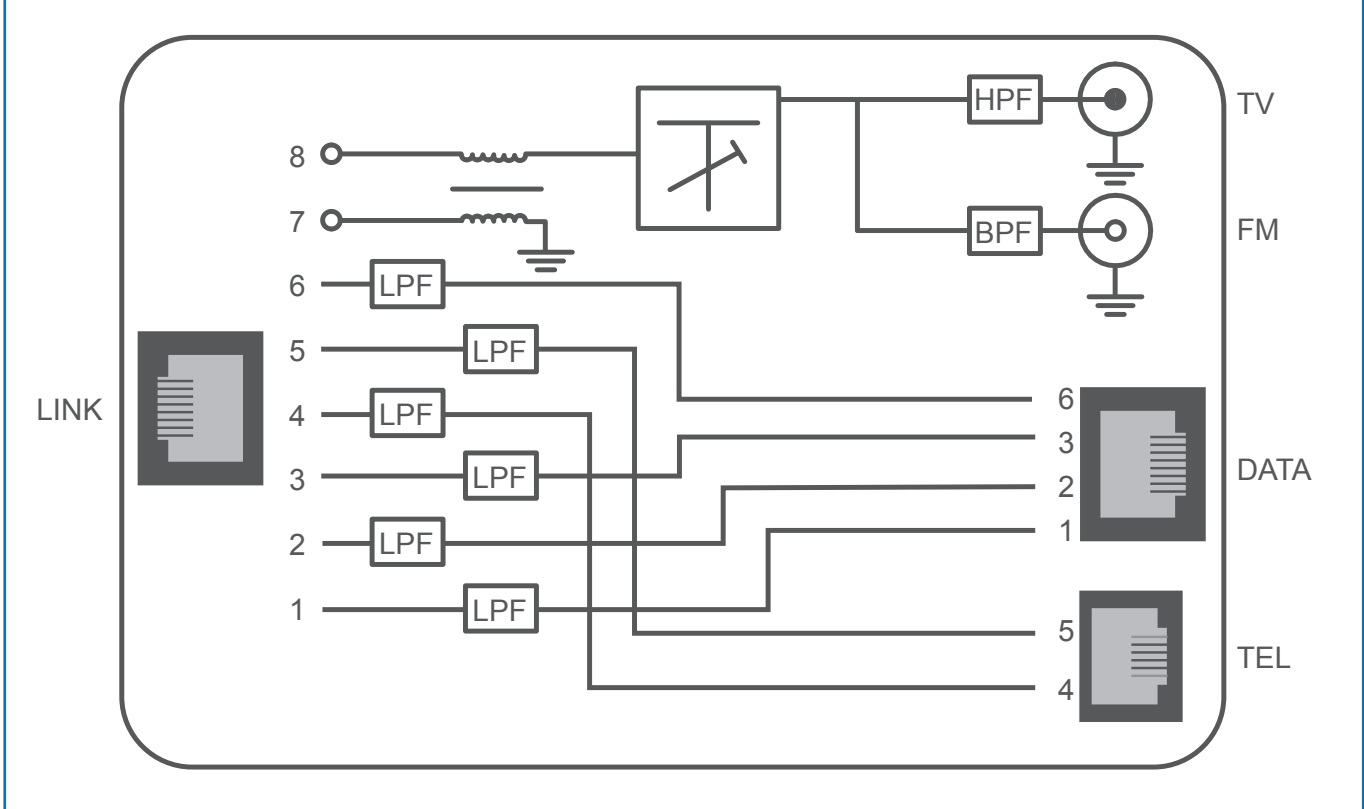

Triple play balun: TV + FM + 10/100bT + Phone

Outstanding CaTV picture quality everywhere in the home

Power control at the television side

20 db gain adjustment for lengths from 0 to more than 35 meter

Efficient screening against electromagnetic influences

Foreseen for the most demanding CATV distribution up to 865 MHz

No special TV cable needed

TV cord runs parallel with the wall for maximal protection

Triple-play adapter to connect a TV set, a digital settopbox and an FM tuner to a universal OmniMedia RJ45 wall outlet using a standard RF coax and RJ45 patchleads. The adapter separates the various signals carried over the single OmniMedia RJ45 link: TV, FM, 10/100bT Fast Ethernet and 2-wire phone. Ensures proper impedance matching (100-75 Ohm). The gain is adjustable to guarantee optimum picture quality. This adapter is the perfect match with the Home TV Gateway modules ABI-EV2012S00 and ABI-EV2013S00.

**CHARACTERISTICS**

- Link interface: RJ45
  - TV interface: 110-862MHz, IEC M
  - FM interface: 88-108MHz, IEC F
  - Fast Ethernet: 10/100BT, RJ45
  - 2-wire phone: RJ11 (6P4C)
- Complies with:**
- Safety: EN60065
  - EMI: EN50081-1 & EN50082-1
  - Immunity test voltage contact discharge 4kV, air discharge 8kV
  - RoHS compliance: 2002/95/EC
  - WEEE compliance: 2002/96/EC

**BLOCK DIAGRAM**

Specifications are subject to change without notice.