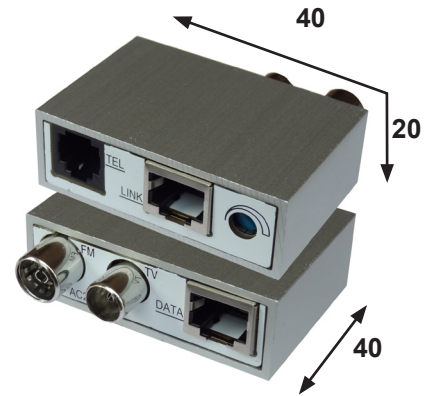

Triple play balun: TV + FM + 10/100bT + Phone

Outstanding CaTV picture quality everywhere in the home

Power control at the television side

20 db gain adjustment for lengths from 0 to more than 35 meter

Efficient screening against electromagnetic influences

Foreseen for the most demanding CATV distribution up to 865 MHz

No special TV cable needed

TV cord runs parallel with the wall for maximal protection

Triple-play adapter to connect a TV set, a digital settopbox and an FM tuner to a universal OmniMedia RJ45 wall outlet using a standard RF coax and RJ45 patchleads. The adapter separates the various signals carried over the single OmniMedia RJ45 link: TV, FM, 10/100bT Fast Ethernet and 2-wire phone. Ensures proper impedance matching (100-75 Ohm). The gain is adjustable to guarantee optimum picture quality. This adapter is the perfect match with the Home TV Gateway modules ABI-EV2012S00 and ABI-EV2013S00.

**CHARACTERISTICS**

- Link interface: RJ45
  - TV interface: 110-862MHz, IEC M
  - FM interface: 88-108MHz, IEC F
  - Fast Ethernet: 10/100BT, RJ45
  - 2-wire phone: RJ11 (6P4C)
- Complies with:**
- Safety: EN60065
  - EMI: EN50081-1 & EN50082-1
  - Immunity test voltage contact discharge 4kV, air discharge 8kV
  - RoHS compliance: 2002/95/EC
  - WEEE compliance: 2002/96/EC