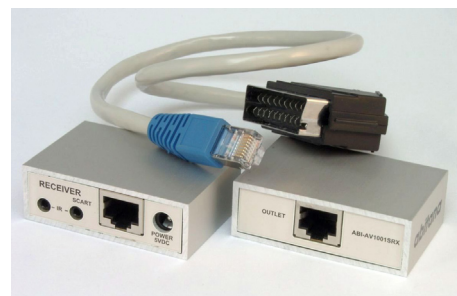

SCART-RJ45 CVBS Extender kit with integrated IR-Bus devices & PC1008/DC1005 for central power supply ABI-AV1002STR

abitana

High Quality analogue AV distribution

Balanced video transmission

Bidirectional IR passthrough

Complete kit, uses central Smart Media power supply in patch cabinet

For single cat5/6/7 or OmniMedia cable links

Attractive pricing

This Composite Video & Stereo Transmitter and Receiver kit will enable transmission of high quality analogue audio&video signals over a single Cat5/6/7 or OmniMedia cable. The balanced video transmission mode maintains very high picture quality over long lengths of cable and avoids ground loop interference problems. Bidirectional IR passthrough is implemented over the same cable link. Transmitter and Receiver have connectors for IR eye and IR flasher. The kit comes complete with following devices: one Scart>RJ45 Transmitter, one RJ45>Scart Receiver, one IR eye, one IR flasher, one 5VDC power injector RJ45-RJ45 patch cord, one 5VDC DIN-rail mounted power supply coupler.

Warning! These HQ balanced extenders are NOT compatible with ABI-AS1002S00, ABI-AS1016STR, ABI-EV1017500 or ABI-EV1018500.

CHARACTERISTICS

- Audio/Video interface: Scart
 - Audio: stereo
 - Video: Composite video 1V pp / 75 Ohm
- Scart-RJ45 flexible lead: 25cm
- Source side interface: RJ45
- Monitor side interface: RJ45
- IR-Bus: 2x 2,5mm jack
- Aluminium housing
- Power indicator
- IR activity indicator