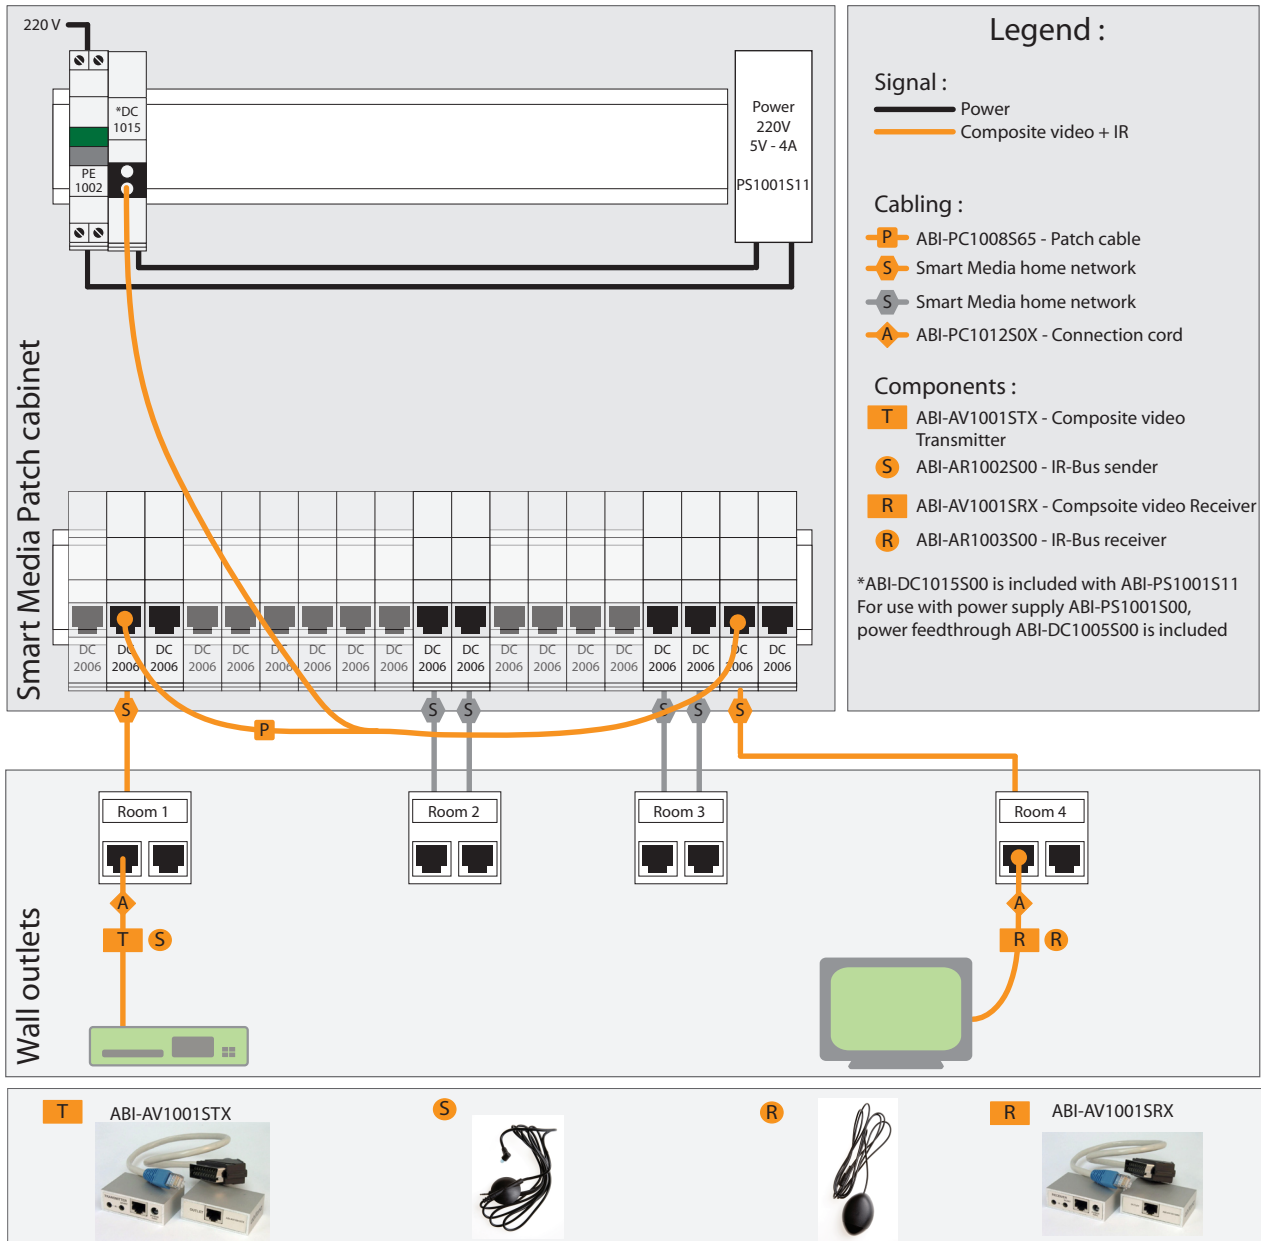

APPLICATION NOTE

Specifications are subject to change without notice.