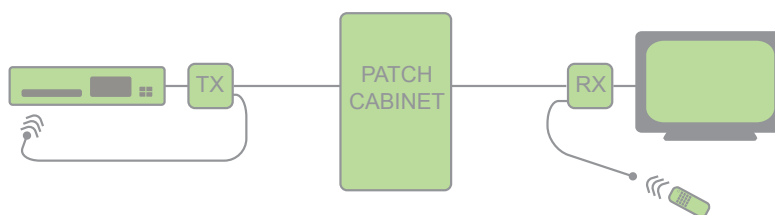

SCART-RJ45 CVBS Extender kit with integrated IR-Bus devices & PC1008/DC1005 for central power supply ABI-AV1002STR

abitana

High Quality analogue AV distribution

Balanced video transmission

Bidirectional IR passthrough

Complete kit, uses central Smart Media power supply in patch cabinet

For single cat5/6/7 or OmniMedia cable links

Attractive pricing

This Composite Video & Stereo Transmitter and Receiver kit will enable transmission of high quality analogue audio&video signals over a single Cat5/6/7 or OmniMedia cable. The balanced video transmission mode maintains very high picture quality over long lengths of cable and avoids ground loop interference problems. Bidirectional IR passthrough is implemented over the same cable link. Transmitter and Receiver have connectors for IR eye and IR flasher. The kit comes complete with following devices: one Scart>RJ45 Transmitter, one RJ45>Scart Receiver, one IR eye, one IR flasher, one 5VDC power injector RJ45-RJ45 patch cord, one 5VDC DIN-rail mounted power supply coupler.

Power

- Power supply voltage: 5VDC
- Max. current: 100mA

Content of the kit

- 1 x ABI-AV1001STX: Composite Video/Audio transmitter SCART-RJ45 with IR-Bus
- 1 x ABI-AV1001SRX: Composite Video/Audio receiver RJ45-SCART with IR-Bus
- 1 x ABI-PC1008S65: Shielded OmniMedia patch cord for Comm Center cabinet - IR-Bus power lead
- 1 x ABI-DC1005S00: Double 5V power feedthrough connector - DIN-rail mount
- 1 x ABI-AR1002S00: IR-Bus single (LED) Transmitter on swanneck
- 1 x ABI-AR1003S00: IR-Bus Receiver - Long Reach - 36kHz (Sky compatible)
- Smart Media system power supply required but not included in the kit