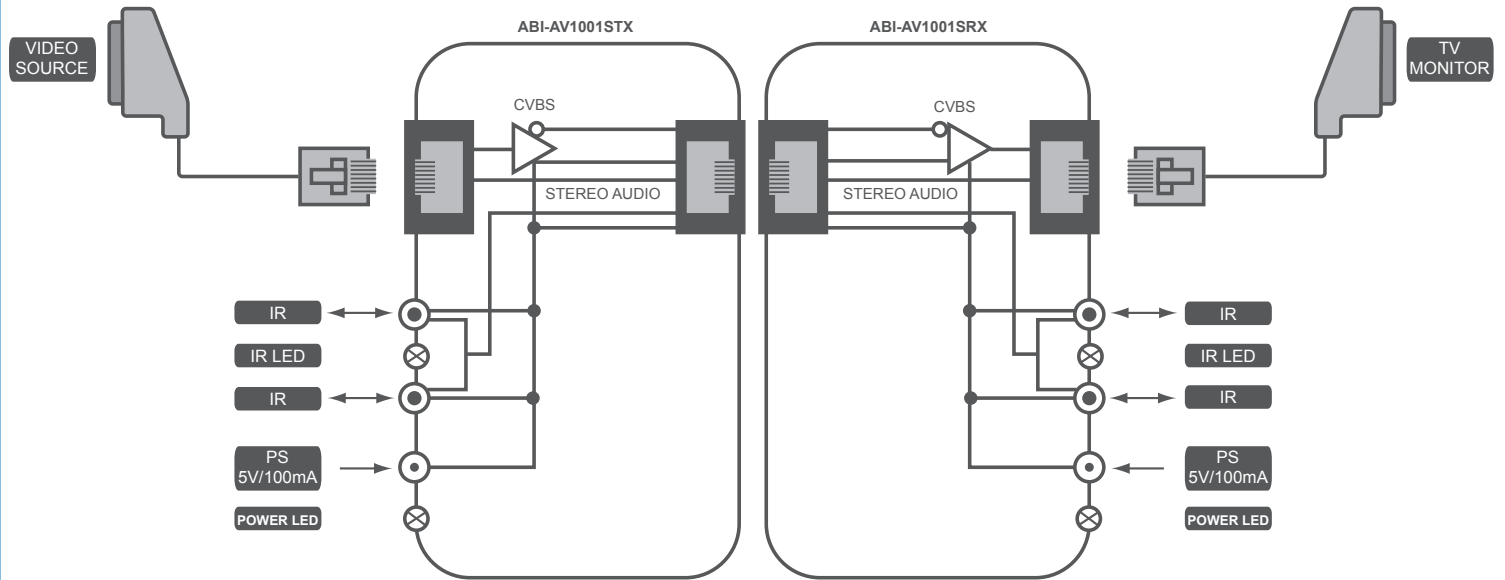

BLOCK DIAGRAM