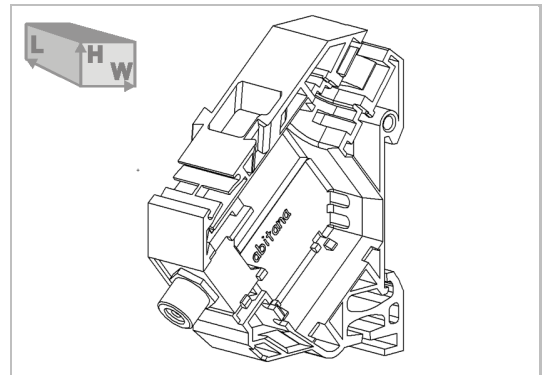

# Comm Center Connector - F female - Broadband

### Applications:

Terminates connectorised MonoMedia Broadband coax cables (KX1001S00, KX1002S00) and CombiMedia coax section (KC1001S00) in the Comm Center with standard F female front-side connector

### Specifications:

LxWxH [mm]: Weight [Kg]:  
17,8 x70 x80 0,028

- Frequency Range : 0 - 2 GHz