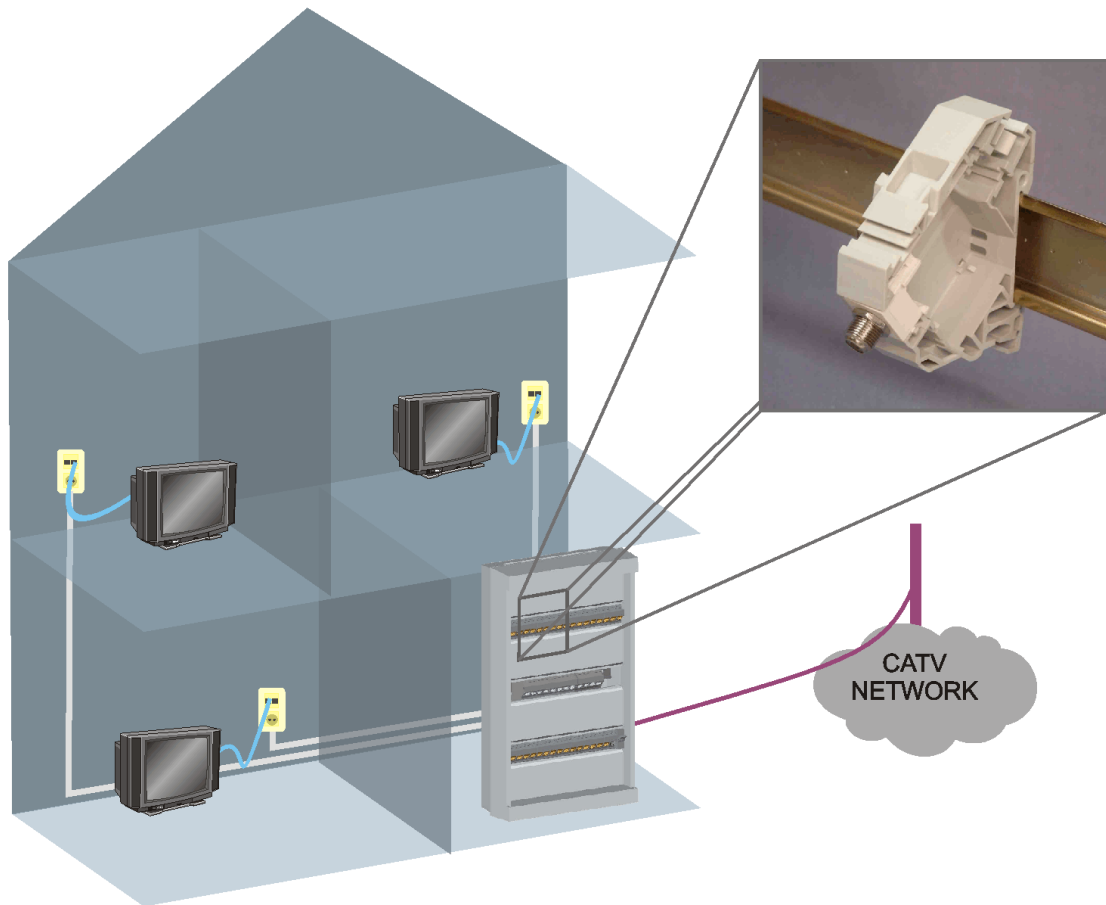

### Features:

- Broadband keystone F female to F female connector adaptor
- Suitable for in-house CableTelevision applications including VCR & DVD
- Perfect match with the abitana Monomedia Broadband cables
- Developed for perfect fit with the abitana F Coax Cable Connector
- Almost no insertion loss when mated with the Comm Center Broadband Patch Cords
- Din Rail Adaptor attaches with a simple click in the Comm Center

**abitana**

[www.abitana.com](http://www.abitana.com)

ABI-DC1003

# Comm Center Connector - F female - Broadband

ABI-DC1003

## Typical Application:

C3 FF

- Can be used with EV1001 (Coax Broadband distribution Amplifier) and Satellite equipment