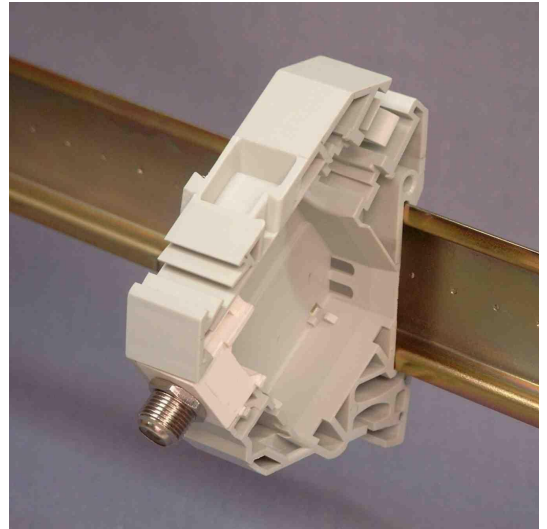

# Comm Center Connector - F female - Broadband

### Applications:

Terminates connectorised MonoMedia Broadband coax cables (KX1001S00, KX1002S00) and CombiMedia coax section (KC1001S00) in the Comm Center with standard F female front-side connector

### Specifications:

LxWxH [mm]: Weight [Kg]:  
17,8 x70 x80 0,028

- Frequency Range : 0 - 2 GHz

### Features:

- Broadband keystone F female to F female connector adaptor
- Suitable for in-house CableTelevision applications including VCR & DVD
- Perfect match with the abitana Monomedia Broadband cables
- Developed for perfect fit with the abitana F Coax Cable Connector
- Almost no insertion loss when mated with the Comm Center Broadband Patch Cords
- Din Rail Adaptor attaches with a simple click in the Comm Center