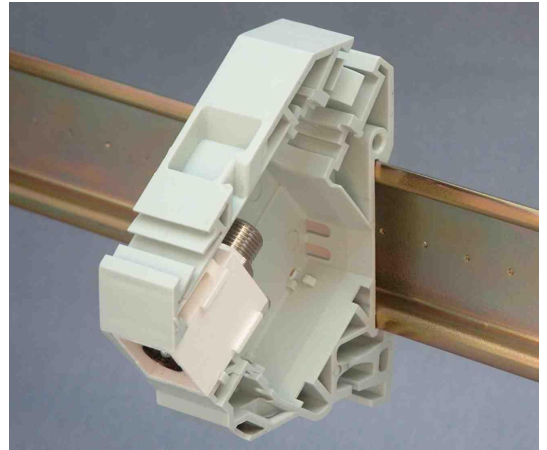

# Comm Center Connector - PAL male - Broadband

### Applications:

Terminates connectorised MonoMedia Broadband coax cables (KX1001S00, KX1002S00) and CombiMedia coax section (KC1001S00) in the Comm Center with standard F female front-side connector

### Features:

- Broadband keystone DIN 45325 male to F female connector adaptor
- Suitable for in-house CableTelevision applications including VCR
- Perfect match with the abitana Monomedia and Combimedia Broadband cables
- Developed for perfect fit with the abitana F Coax Cable Connector
- Din Rail Adaptor attaches with a simple click in the Comm Center

# Comm Center Connector - PAL male - Broadband

ABI-DC1004