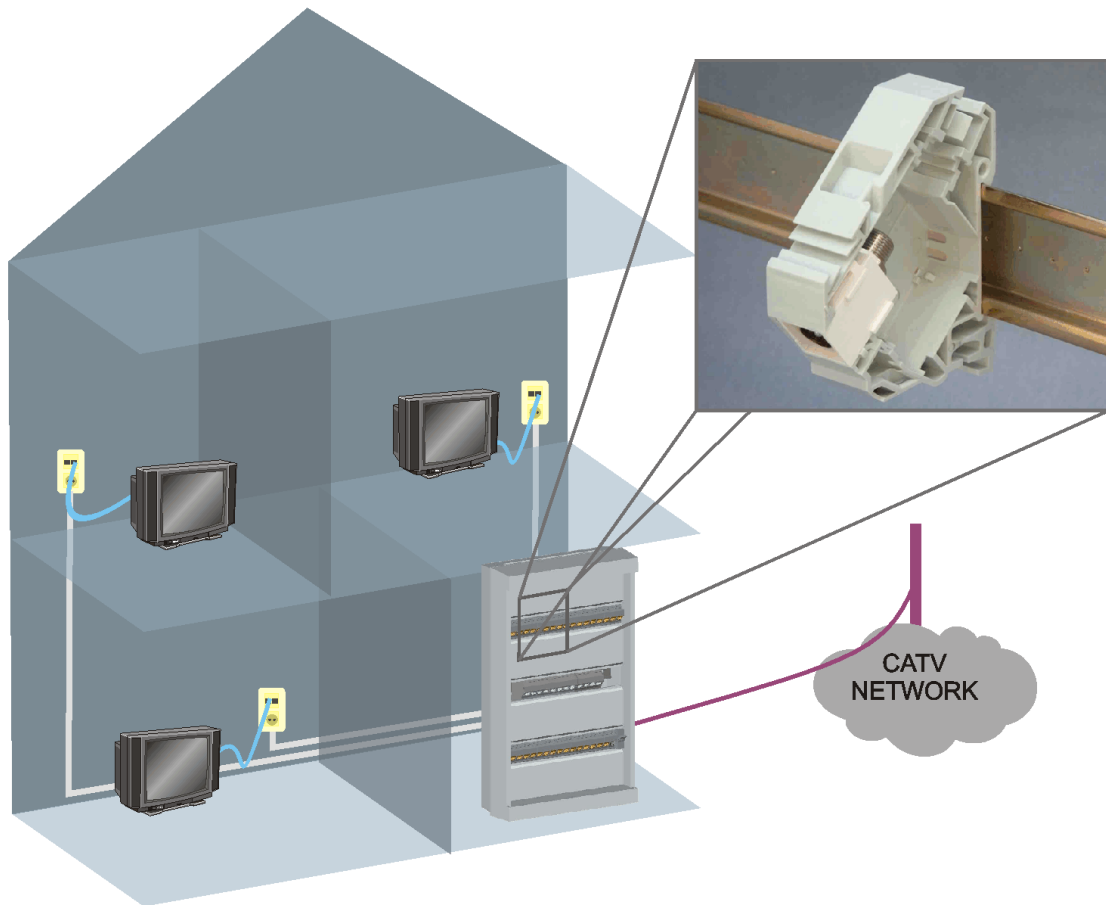

Comm Center Connector - PAL male - Broadband

ABI-DC1004

Typical Application:

C3 PM

Package:

Reference:	Quantity:	Weight [KG]:	LxWxH [mm]:
• ABI-DC1004S00	1		
• ABI-DC1004M00	12		

ABI-DC1004

abitana