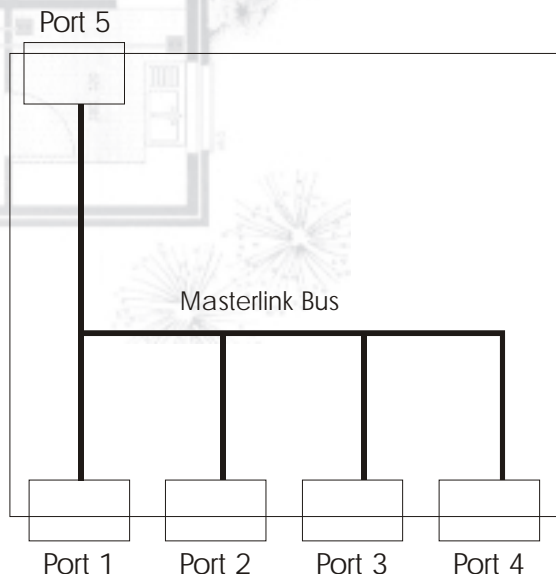

4) Picture

5) Features: (Numbers refer to general view)

- 1) Shielded RJ45 Input/Output connector (Port 5)
- 2) Shielded RJ45 Input/Output connector (Ports 1 to 4)
- 3) Fully shielded aluminum housing. DIN-Rail compatible with fan-less cooling design

ABI-EA1001

Audio Hub for B&O® Masterlink

Figure 1: Block Diagram

6) Typical Application:

Audio Hub for B&O Masterlink®

- [Distribute Audio source(s) to different (multiple) locations.
- [Standard B&O Masterlink connections
- [Up to 5 attached applications
- [Expandable to 8 attached applications
- [HiFi audio quality

The diagram illustrates the typical application of the EA1001 hub. On the left, the hub is shown with its ports and expansion options: DC-1002, PC1002, EA1001, and an Expansion module. On the right, various B&O devices are connected to the hub's ports: BeoSound 3200, BeoCenter 2, and BeoVision Avant. The connections are labeled with cable types: KP1003, WA..., and PC1002. A note indicates that a second EA1001 module can be used for expansion to 8 ports.

abitana

ApplicationNoteMasterlink B&O®, BeoSound®, Beocenter® and BeoVision® are registered trademarks of Bang & Olufsen

ABI-EA1001

Audio Hub for B&O® Masterlink

Technical characteristics

a. Mechanical

Dimensions: Height: 110mm Width: 71.2mm Depth: 65mm