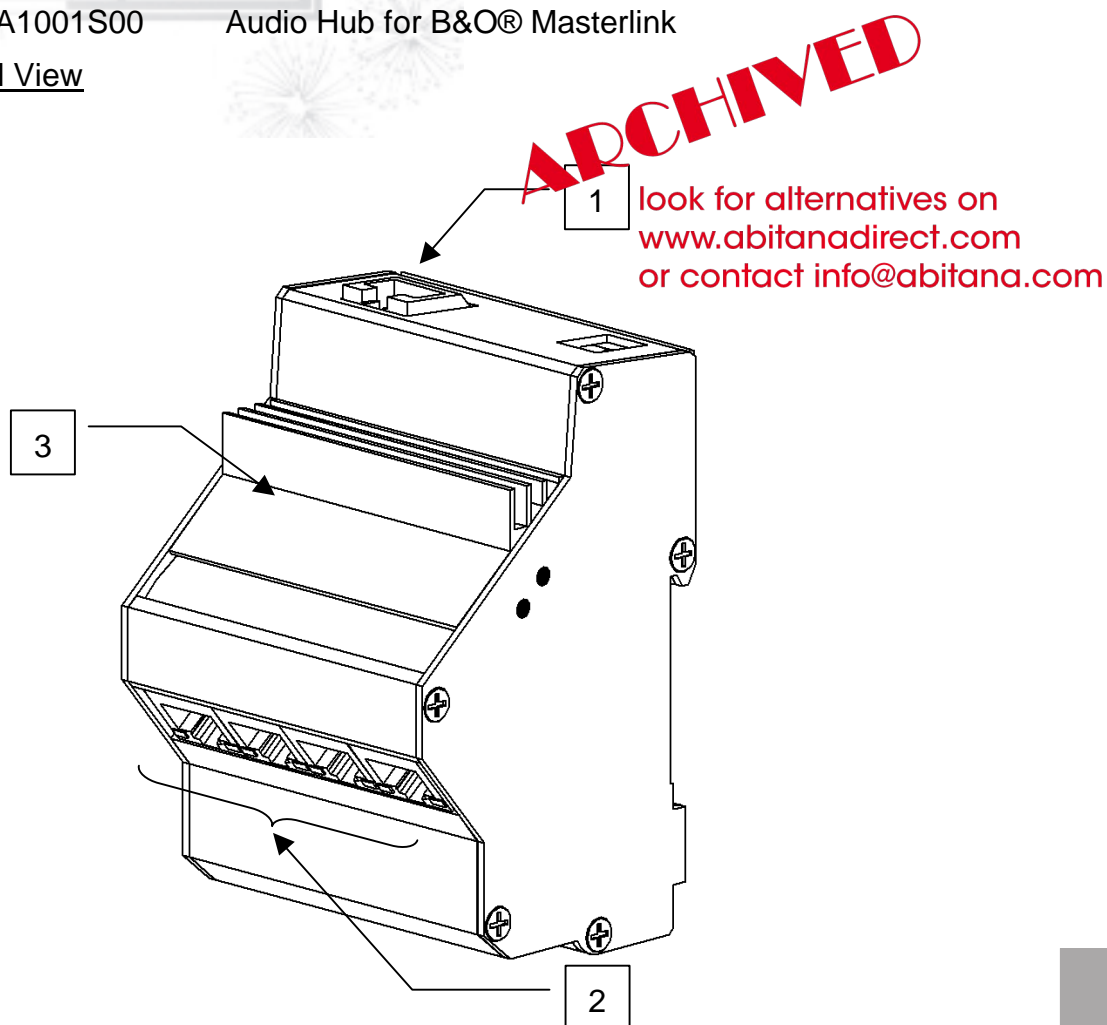

ABI-EA1001

Audio Hub for B&O® Masterlink

1) Description

Indoor audio distribution module for Home & Small Office Networks based on shielded twisted pair. DIN-Rail 35mm compatible aluminum housing. The unit distributes the B&O® Masterlink between the 5 RJ45 inputs/outputs.

2) Item Reference numbers

- ABI-EA1001S00 Audio Hub for B&O® Masterlink

3) General View

B&O®, is a registered trademark of Bang & Olufsen

abitana

www.abitana.com

ABI-EA1001

Audio Hub for B&O® Masterlink

4) Picture

5) Features: (Numbers refer to general view)

- 1) Shielded RJ45 Input/Output connector (Port 5)
- 2) Shielded RJ45 Input/Output connector (Ports 1 to 4)
- 3) Fully shielded aluminum housing. DIN-Rail compatible with fan-less cooling design

ABI-EA1001

Audio Hub for B&O® Masterlink

Figure 1: Block Diagram

6) Typical Application:

Audio Hub for B&O Masterlink®

- [Distribute Audio source(s) to different (multiple) locations.
- [Standard B&O Masterlink connections
- [Up to 5 attached applications
- [Expandable to 8 attached applications
- [HiFi audio quality