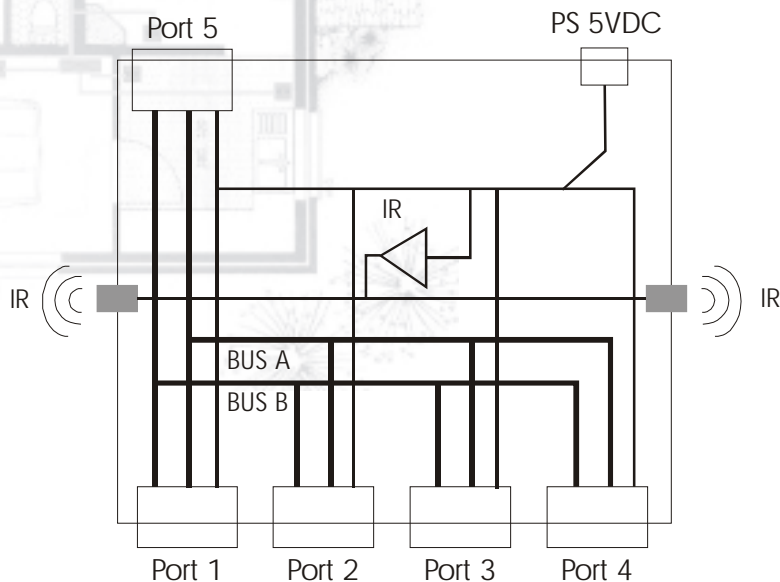

### Audio – dual stereo line level links + IR

4) Picture

5) Features: (Numbers refer to general view)

- 1) Power Supply (Only required for IR functionality). Connects to Comm Center 5VDC power supply (ABI-PS1001)
- 2) Shielded RJ45 Input/Output connector (Port 5)
- 3) IR led for infrared connection to modulator (ABI-EV1017). LED is available on both sides of the unit
- 4) Shielded RJ45 Input/Output connector (Ports 1 to 4)
- 5) Fully shielded aluminum housing. DIN-Rail compatible with fan-less cooling design

## Audio – dual stereo line level links + IR

Figure 1: Block Diagram

#### Audio Hub for Line level signals

- [ Distribute 1 or 2 Stereo Audio source(s) to different (multiple) locations.
- [ Up to 5 attached devices
- [ Expandable to 8 attached devices
- [ Use new and legacy Audio equipment in your network

#### a. Mechanical

Dimensions: Height: 110mm Width: 71.2mm Depth: 65mm

Weight: 190 g