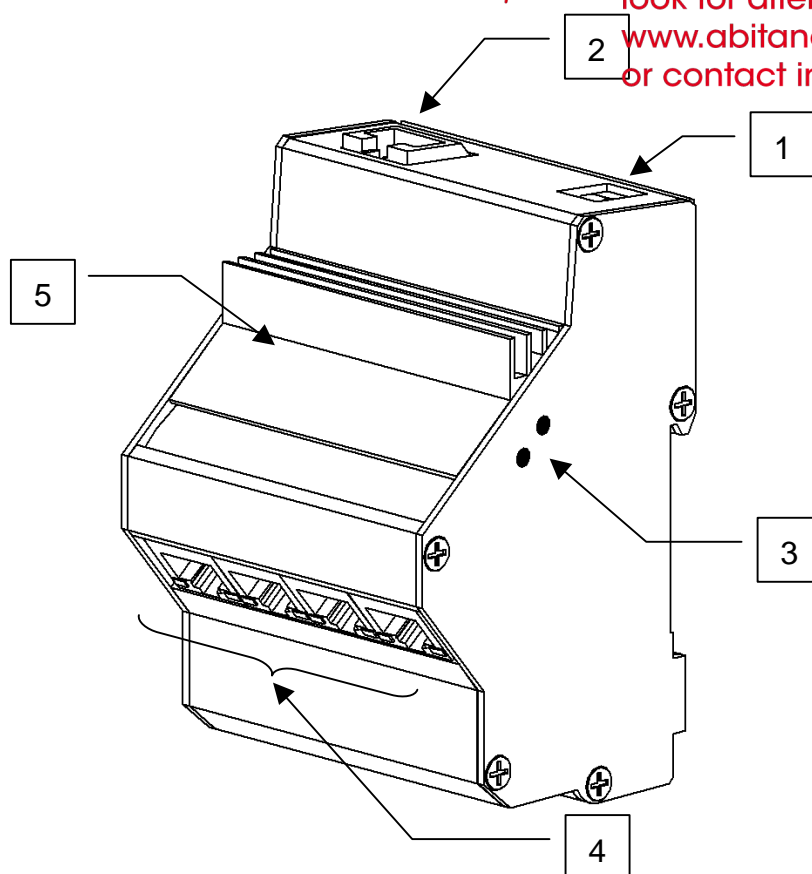

## Audio – dual stereo line level links + IR

1) Description

Indoor audio distribution module for Home & Small Office Networks based on shielded twisted pair. DIN-Rail 35mm compatible aluminum housing. The unit distributes 2 stereo links between the 5 RJ45 inputs/outputs. The unit passes IR signals between the 5 RJ45 inputs/outputs and 2 IR LED's (mounted on each side of the unit).

2) Item Reference numbers

- ABI-EA1003S00 Audio Hub – dual stereo line level links – IR remote control pass through

3) General View

abitana

[www.abitana.com](http://www.abitana.com)

### Audio – dual stereo line level links + IR

4) Picture

5) Features: (Numbers refer to general view)

- 1) Power Supply (Only required for IR functionality). Connects to Comm Center 5VDC power supply (ABI-PS1001)
- 2) Shielded RJ45 Input/Output connector (Port 5)
- 3) IR led for infrared connection to modulator (ABI-EV1017). LED is available on both sides of the unit
- 4) Shielded RJ45 Input/Output connector (Ports 1 to 4)
- 5) Fully shielded aluminum housing. DIN-Rail compatible with fan-less cooling design

#### a. Mechanical

Dimensions: Height: 110mm Width: 71.2mm Depth: 65mm

Weight: 190 g