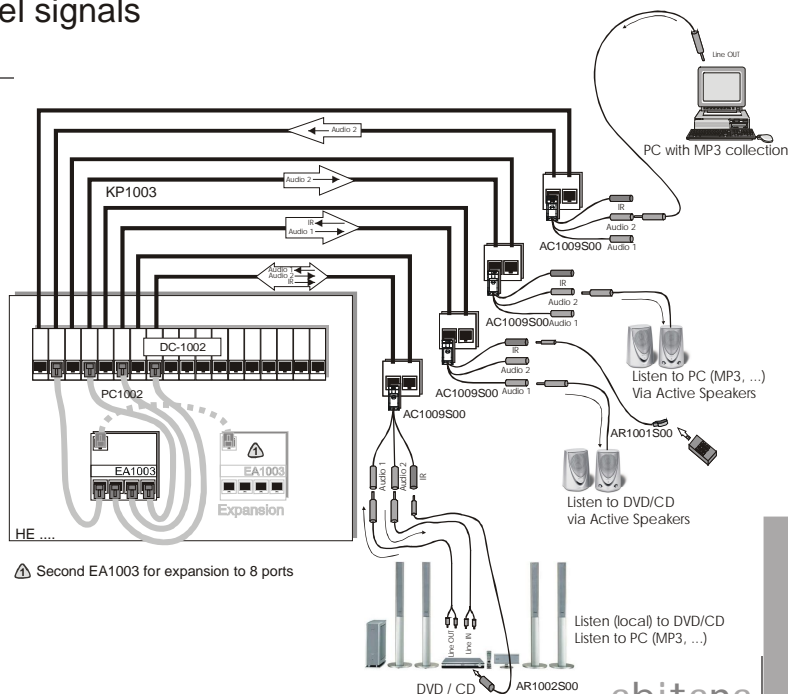

### Audio – dual stereo line level links + IR

4) Picture

5) Features: (Numbers refer to general view)

- 1) Power Supply (Only required for IR functionality). Connects to Comm Center 5VDC power supply (ABI-PS1001)
- 2) Shielded RJ45 Input/Output connector (Port 5)
- 3) IR led for infrared connection to modulator (ABI-EV1017). LED is available on both sides of the unit
- 4) Shielded RJ45 Input/Output connector (Ports 1 to 4)
- 5) Fully shielded aluminum housing. DIN-Rail compatible with fan-less cooling design

## Audio – dual stereo line level links + IR

Figure 1: Block Diagram

### 6) Typical Application:

#### Audio Hub for Line level signals

- [ Distribute 1 or 2 Stereo Audio source(s) to different (multiple) locations.
- [ Up to 5 attached devices
- [ Expandable to 8 attached devices
- [ Use new and legacy Audio equipment in your network