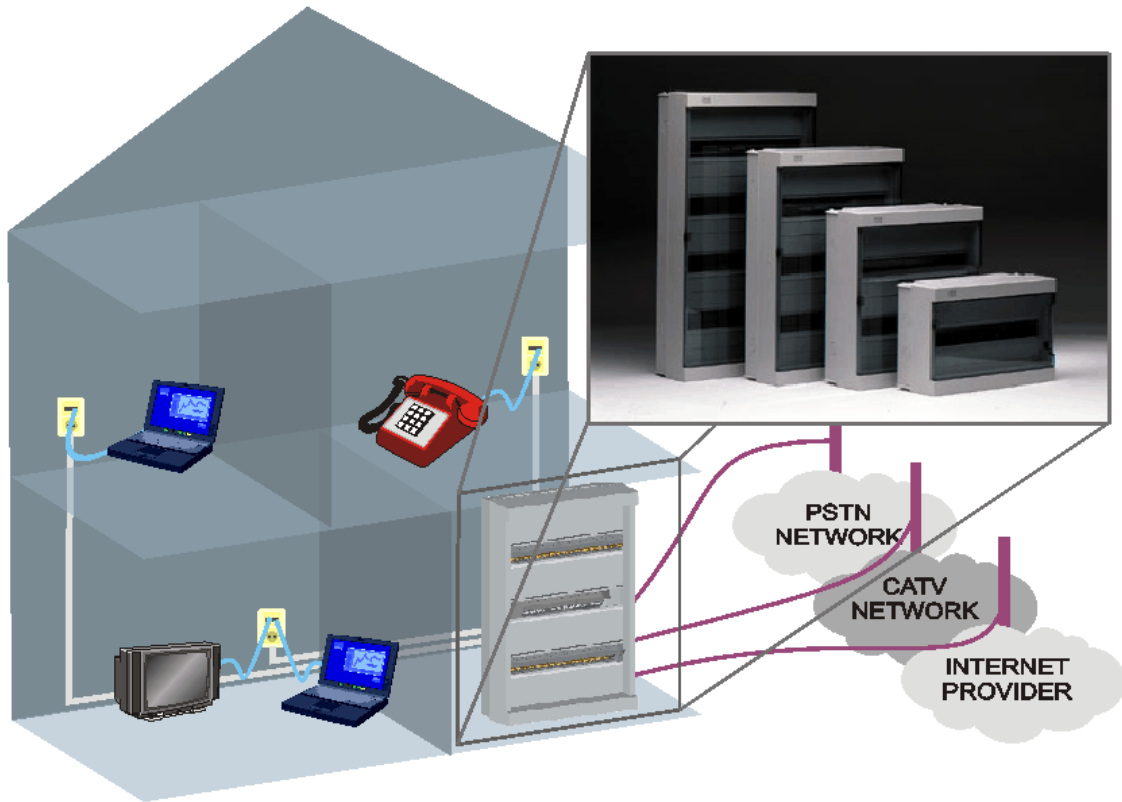

Comm Center Cabinets

ABI-HE1001

Applications:

Surface mount or In-wall mount modular cabinet with smoked transparent front - 1 Din Mounting Rails IP40 protection

REF:	DIN rails:	Positions:
• ABI-HE1001S01	1	18
• ABI-HE1001S02	2	36
• ABI-HE1001S03	3	54
• ABI-HE1001S04	4	72

Features:

- Housing for Comm Center of small to medium size homes
- Elegant and professional presentation
- Clean organisation of the Comm Center
- Foolproof label system for easy use
- Adapted to home building practises
- Efficient use of space
- Electrically safe

ABI-HE1001

abitana

www.abitana.com

Comm Center Cabinets

ABI-HE1001

CA

Typical Application:

Package: