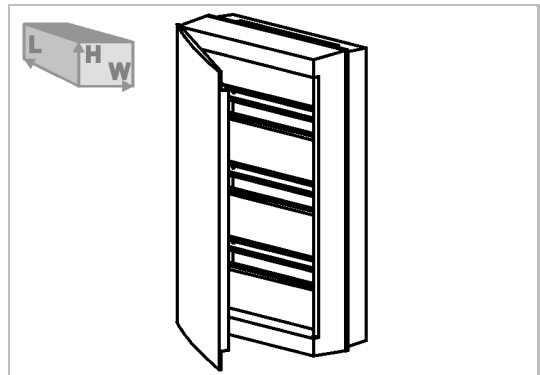

Comm Center Cabinets

ABI-HE1001

Applications:

Surface mount or In-wall mount modular cabinet with smoked transparent front - 1 Din Mounting Rails IP40 protection

REF:	DIN rails:	Positions:
• ABI-HE1001S01	1	18
• ABI-HE1001S02	2	36
• ABI-HE1001S03	3	54
• ABI-HE1001S04	4	72

Specifications:

	LxWxH [mm]:	Weight [Kg]:
• ABI-HE1001S01	355x142x270	na
• ABI-HE1001S02	355x142x450	na
• ABI-HE1001S03	355x142x600	na
• ABI-HE1001S04	355x142x750	na

ARCHIVED

look for alternatives on
www.abitanadirect.com
or contact info@abitana.com

Features:

- Housing for Comm Center of small to medium size homes
- Elegant and professional presentation
- Clean organisation of the Comm Center
- Foolproof label system for easy use
- Adapted to home building practises
- Efficient use of space
- Electrically safe