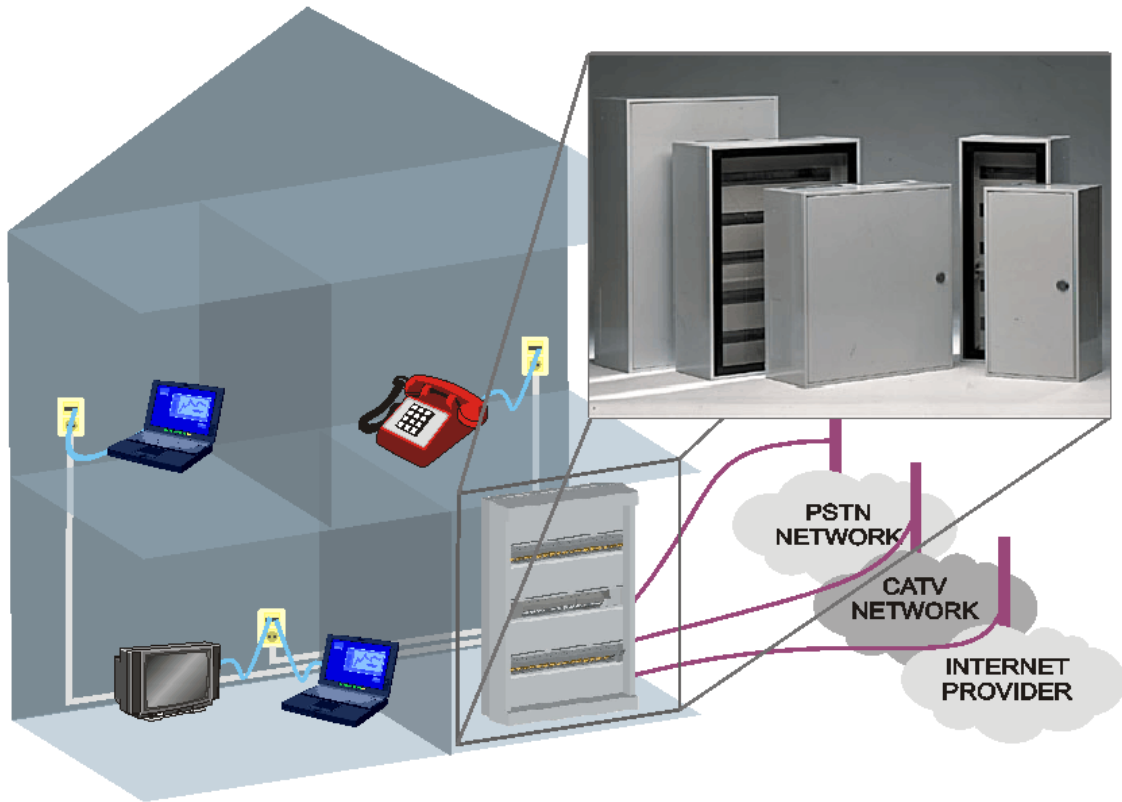

Comm Center Cabinets

ABI-HE1004

Applications:

Surface mount or In-wall mount modular cabinet with smoked transparent front - Din Mounting Rails IP40 protection

REF:	DIN rails:	Positions:
• ABI-HE1004S04	4	96
• ABI-HE1004S05	5	120
• ABI-HE1004S06	6	144

Features:

- Housing for Comm Center of small to medium size homes
- Elegant and professional presentation
- Clean organisation of the Comm Center
- Foolproof label system for easy use
- Adapted to home building practises
- Efficient use of space
- Electrically safe

ABI-HE1004

abitana

www.abitana.com

Comm Center Cabinets

ABI-HE1004

CaxxL

Typical Application:

Package: