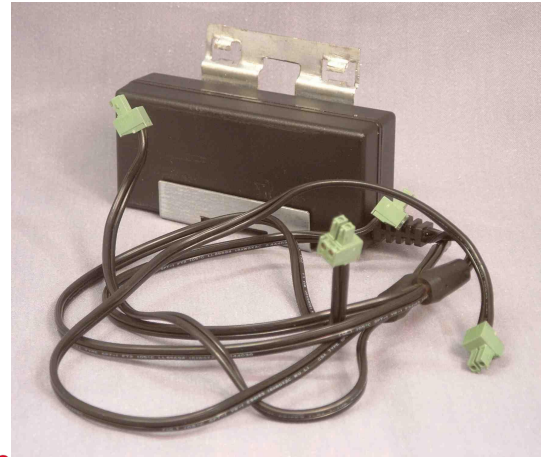

Quadruple Power Supply - 5VDC - 4A

ABI-PS1001

Applications:

Supplies low voltage power to maximum 4 devices in the Comm Center

ARCHIVED

look for alternatives on
www.abitanadirect.com
or contact info@abitana.com

Specifications:

LxWxH [mm]: Weight [Kg]:
110 x 32 x 50 0,220

- Compliance
 - UL
 - CE
 - TÜV
- 5VDC - 4A

Features:

- Up to 4 different applications connected to the power supply
- Clicks onto any of the abitana application equipment
- No space lost when putting the power supply in a Comm Center Cabinet
- One 5V 4 Amps power supply, multiple applications

ABI-PS1001

abitana

www.abitana.com

Quadruple Power Supply - 5VDC - 4A

ABI-PS1001

Typical Application:

PS4

- Compatible with ABI-EL1001, ABI-EL1002, ABI-EV1001, ABI-EV1002, ABI-DC1005