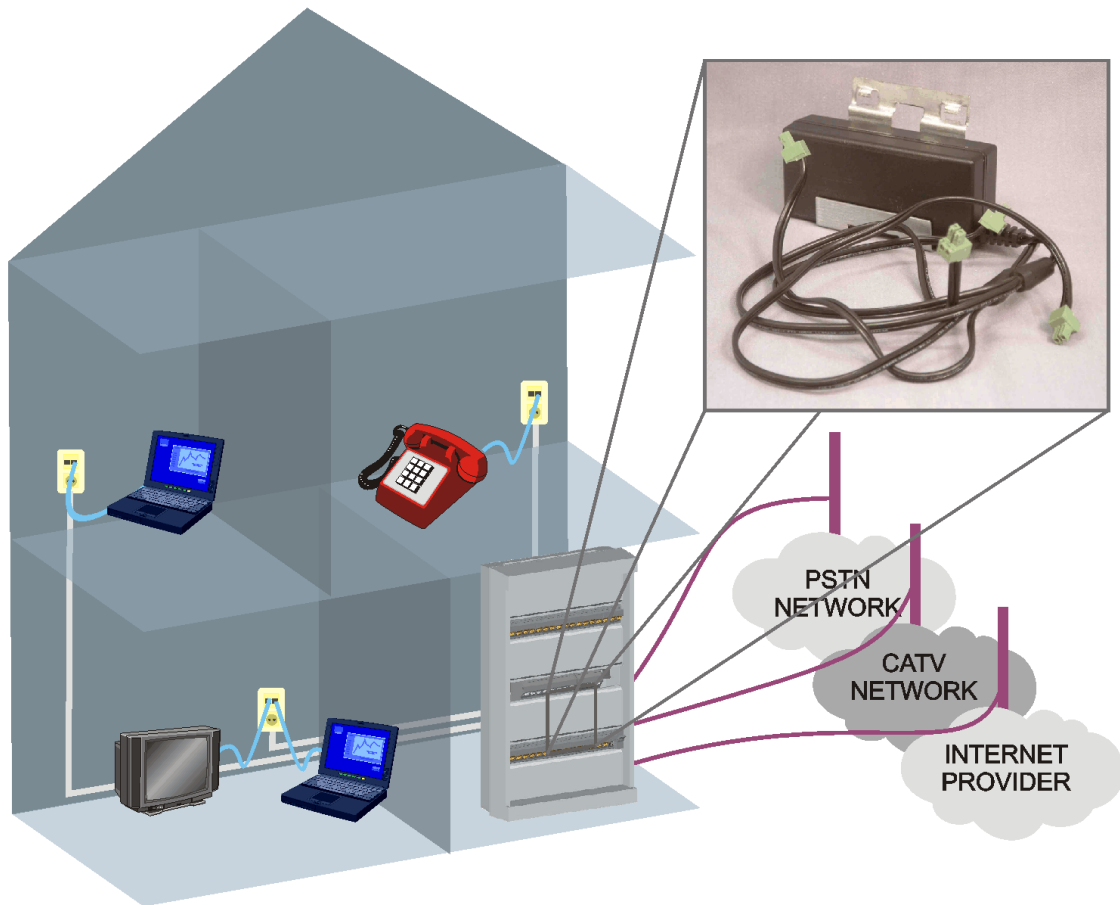

Quadruple Power Supply - 5VDC - 4A

ABI-PS1001

Applications:

Supplies low voltage power to maximum 4 devices in the Comm Center

ARCHIVED

look for alternatives on
www.abitanadirect.com
or contact info@abitana.com

Specifications:

LxWxH [mm]: Weight [Kg]:
110 x 32 x 50 0,220

- Compliance
 - UL
 - CE
 - TÜV
- 5VDC - 4A

Features:

- Up to 4 different applications connected to the power supply
- Clicks onto any of the abitana application equipment
- No space lost when putting the power supply in a Comm Center Cabinet
- One 5V 4 Amps power supply, multiple applications

ABI-PS1001

abitana

www.abitana.com

Quadruple Power Supply - 5VDC - 4A

ABI-PS1001

Typical Application:

PS4

- Compatible with ABI-EL1001, ABI-EL1002, ABI-EV1001, ABI-EV1002, ABI-DC1005